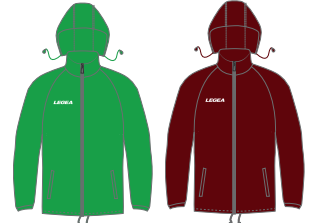

K201B

RAIN JACKET ITALIA

17,00 €

POCKETS ON JACKET
EMBROIDERED LOGO
HIDDEN HOOD
FULL ZIP
100% POLYESTER
210T

3XS - 2XS - XS - S - M - L - XL - 2XL

0002

0012

0013

0008

0004

0010

G027

GIUBBOTTO LAPPONIA

38,00 €

KNITTER PART: 95% POLYESTER 5% SPANDEX
WOVEN PART: 100% POLYESTER
PADDING: 100% POLYESTER
PRINTED LOGO
ZIP CLOSER
HOOD

3XS - 2XS - XS - S - M - L - XL - 2XL - 3XL - 4XL

0004

0010

LAPPONIA